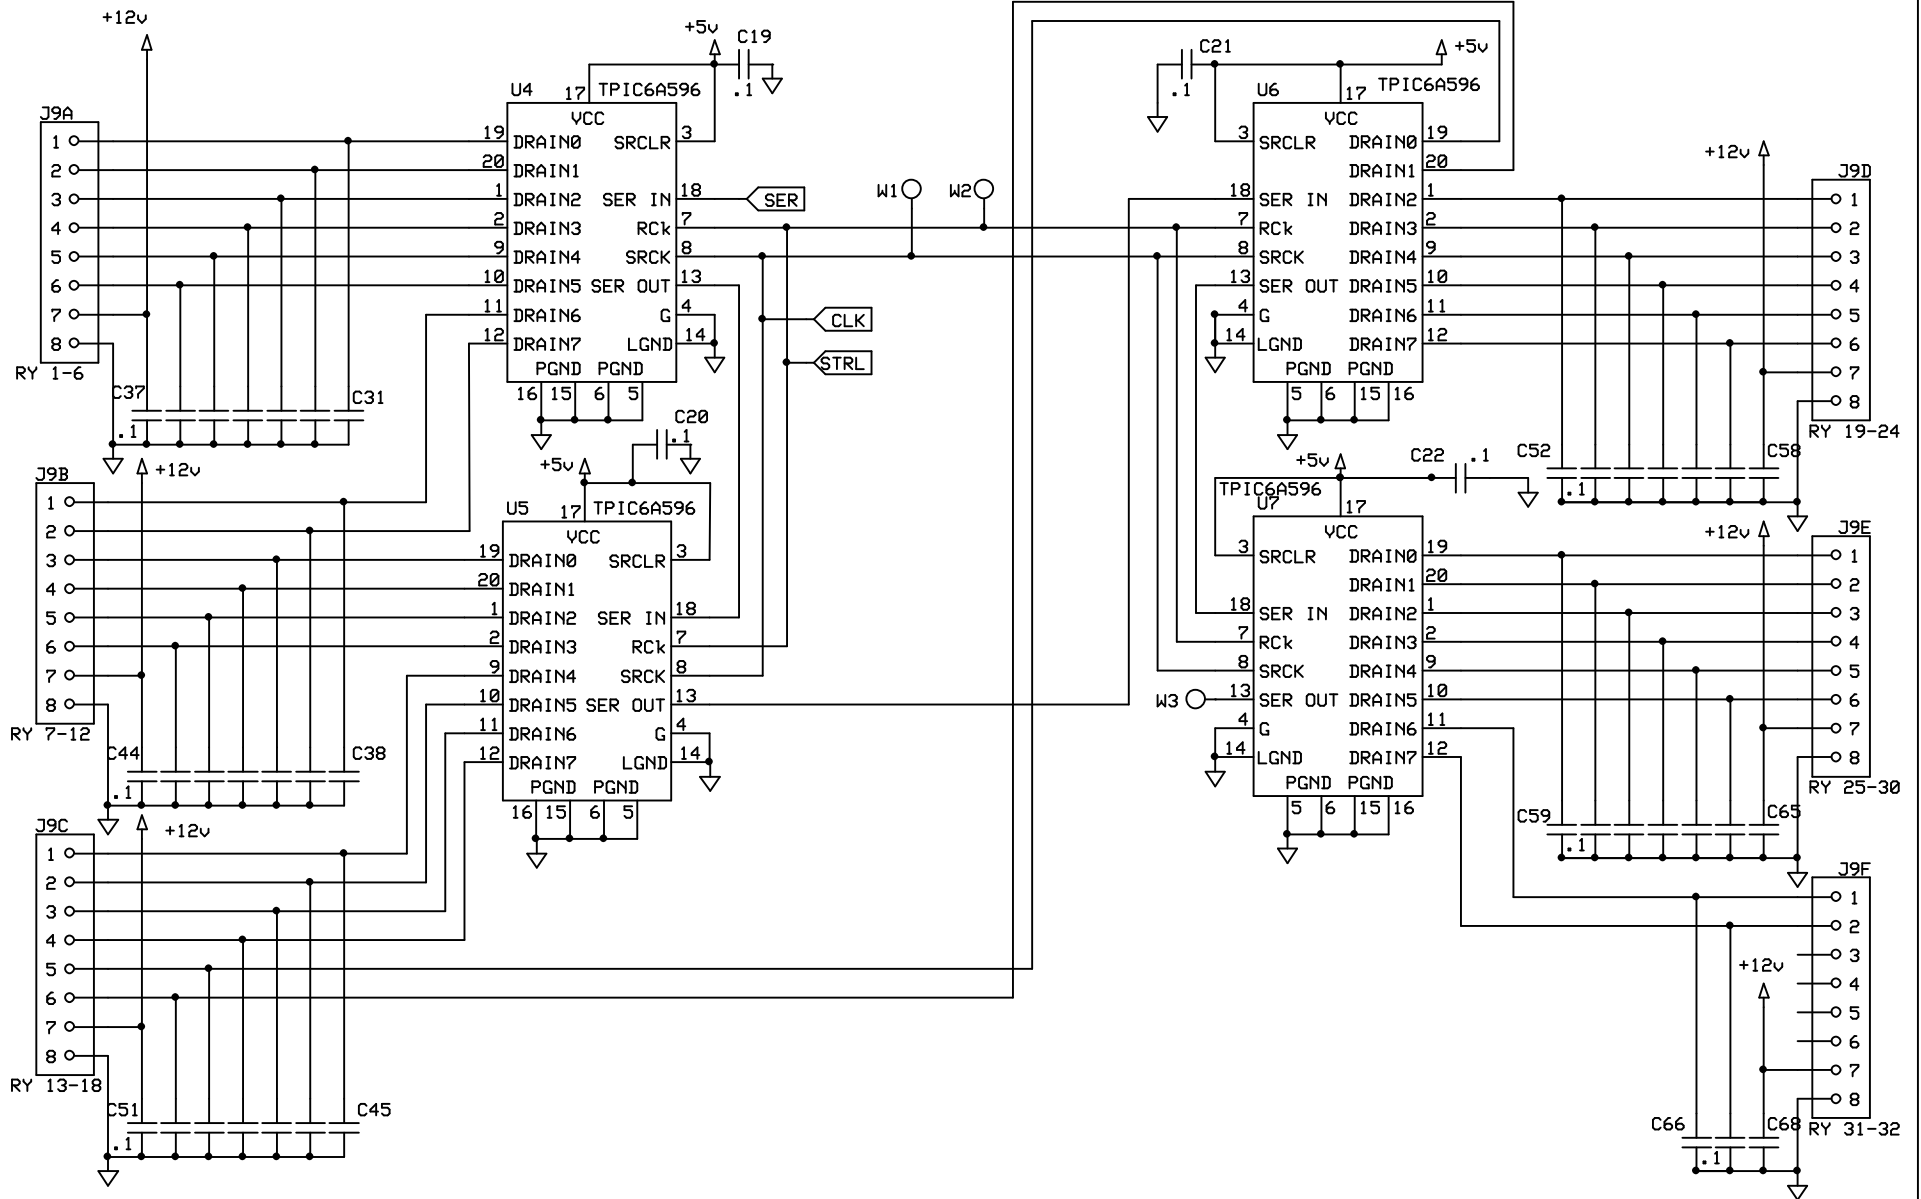

K1XM		
Expandable Antenna Switch		
Paul Young	Rev 3.0.0	1 of 3
	3 Jan 2009	

J9 is 12xRJ45, Bel Stuart SS-73100-046

K1XM		
Expandable Antenna Switch		
Paul Young	Rev 3.0.0	2 of 3
	3 Jan 2009	

K1XM		
Expandable Antenna Switch		
Paul Young	Rev 3.0.0 3 Jan 2009	3 of 3