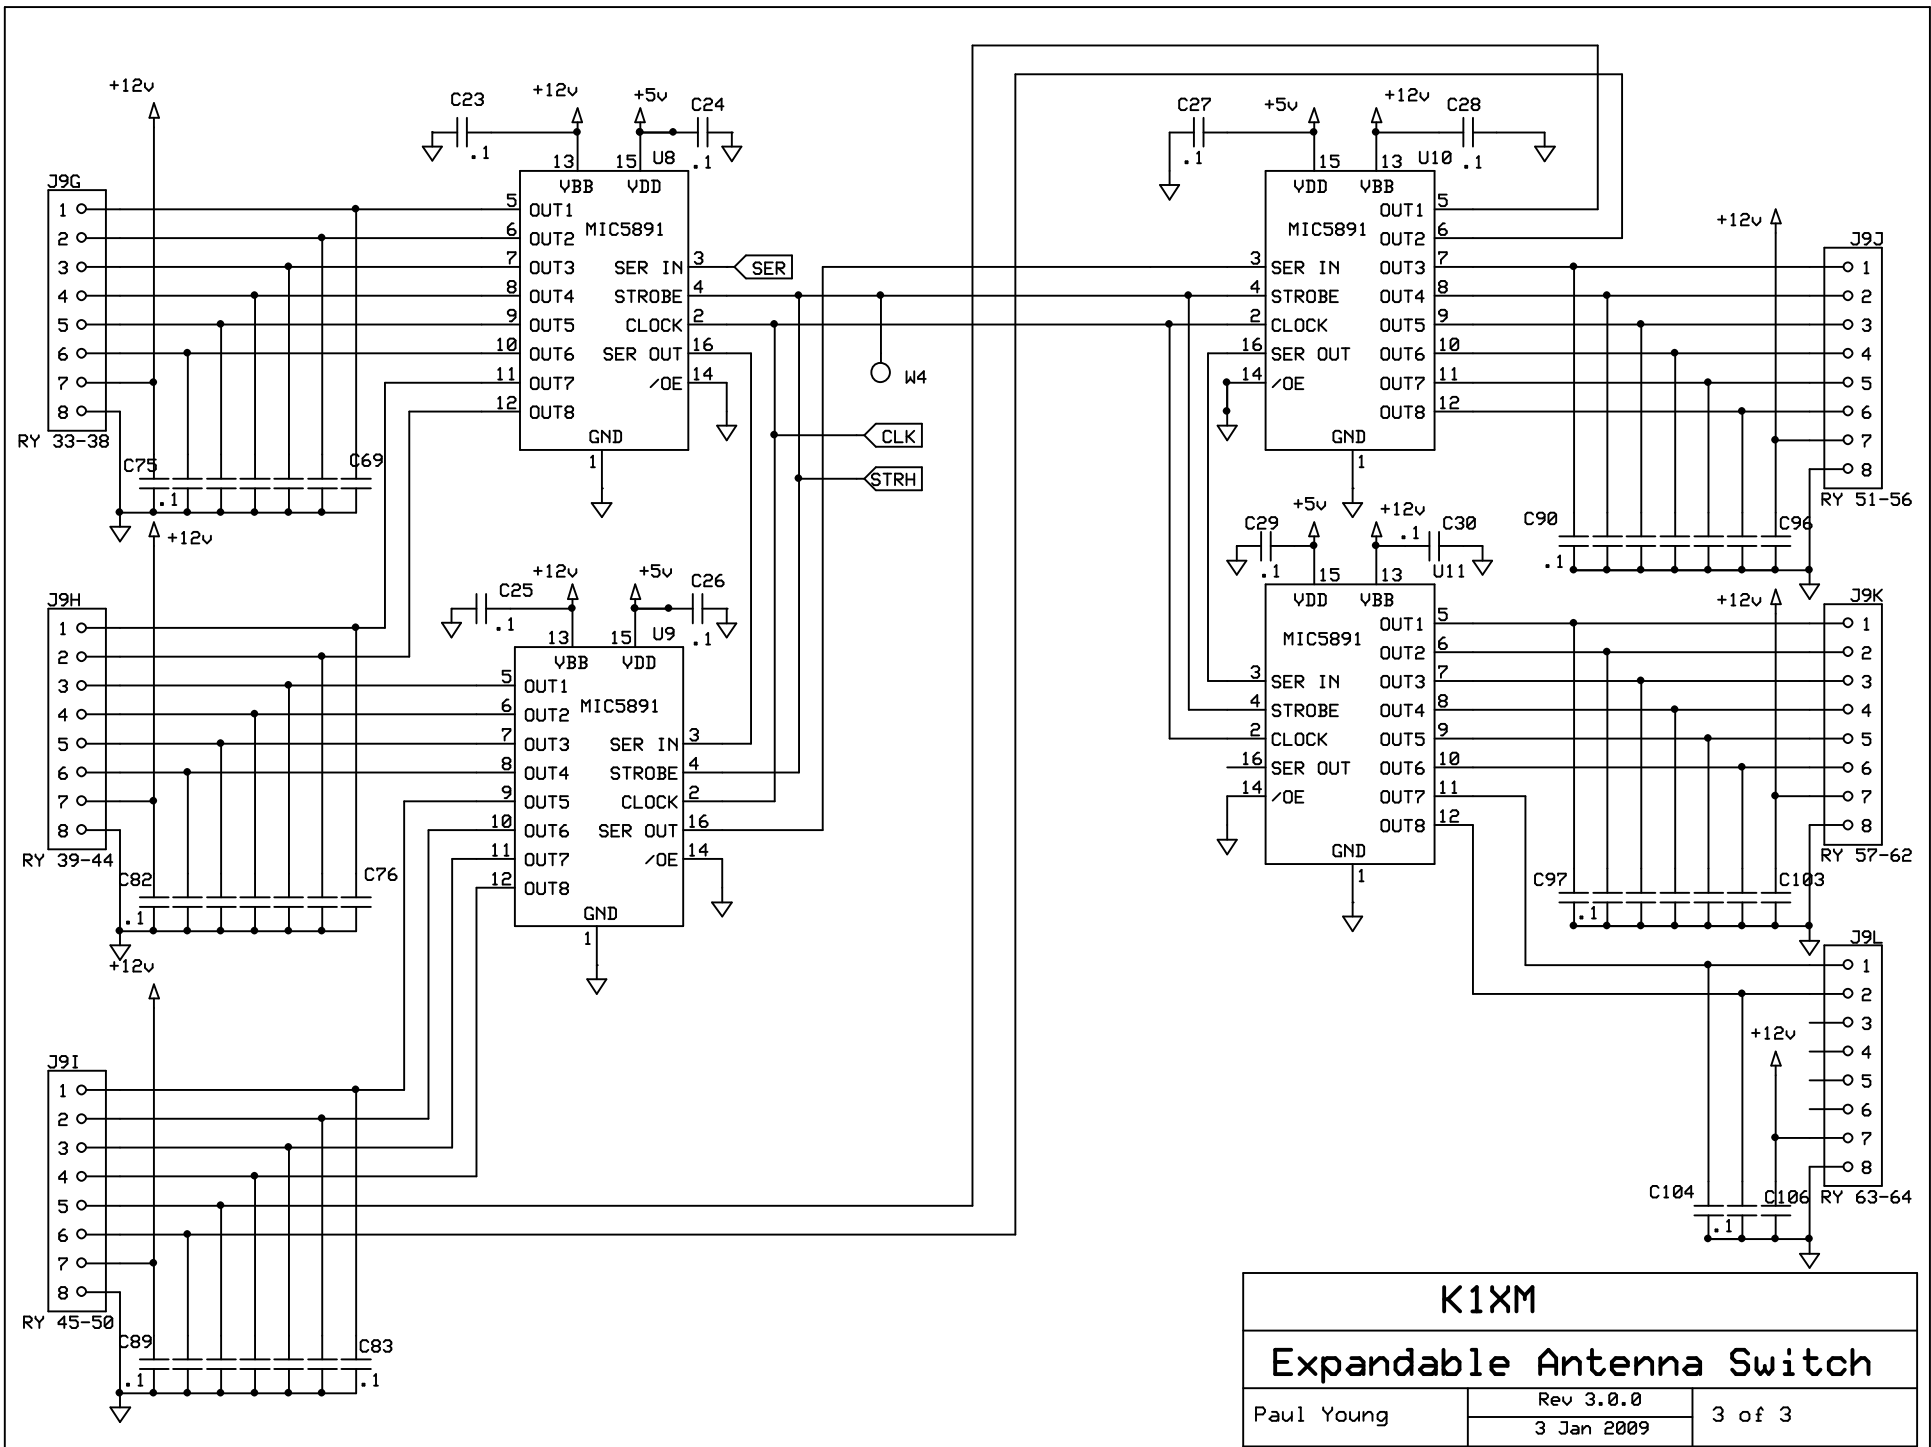

K1XM		
Expandable Antenna Switch		
Paul Young	Rev 3.0.0	1 of 3
	3 Jan 2009	

J9 is 12xRJ45, Bel Stuart SS-73100-046

K1XM		
Expandable Antenna Switch		
Paul Young	Rev 3.0.0	2 of 3
	3 Jan 2009	

K1XM		
Expandable Antenna Switch		
Paul Young	Rev 3.0.0 3 Jan 2009	3 of 3